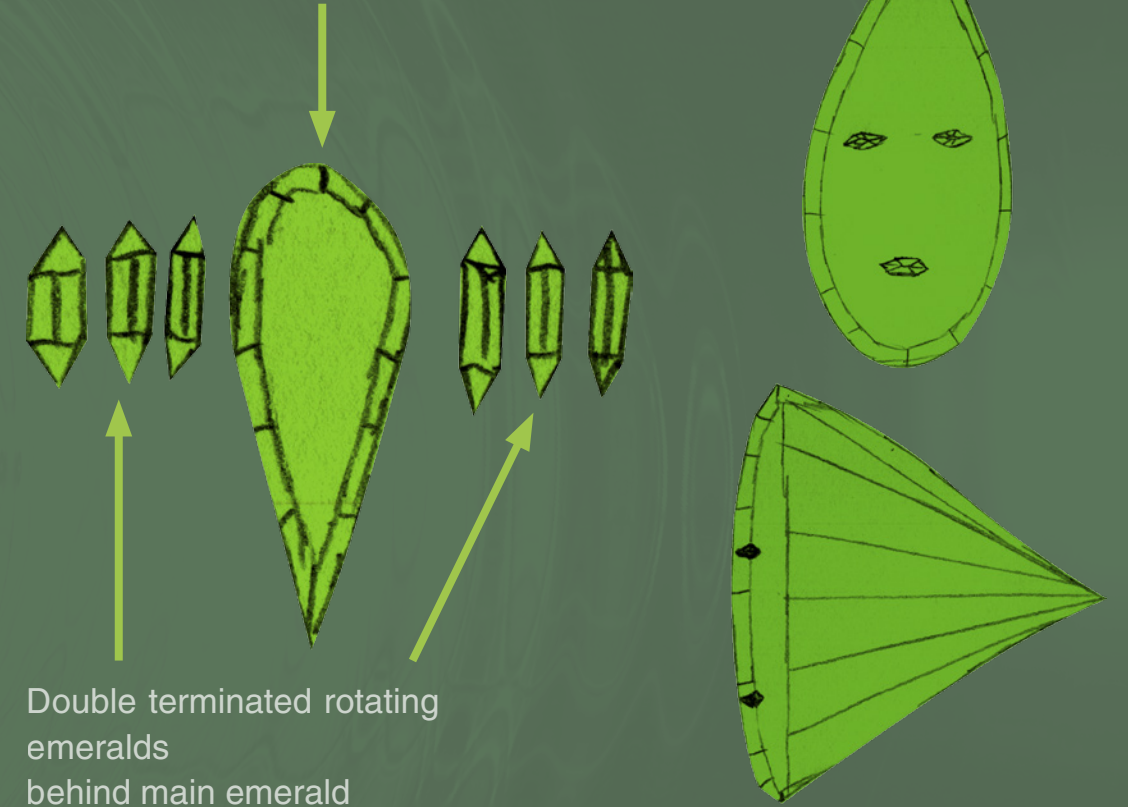

Suuri Kuningatar

Teardrop shaped main emerald

Double terminated rotating
emeralds
behind main emerald

Elle Mantle's lust for power has grown exponentially over the centuries and she will stop at nothing to control the master crystal underneath Magtcentrum. Recruiting elements from the lower realms she has finally amassed an army that might be large enough to become such a threat. Once Elle controls the master crystal she will use block the flow of energy to earth, keeping it for herself and raising her to godlike ability. It is up to Suuri Kuningatar and the other 11 crystal leaders to stop Elle from succeeding.

Reference

Full length robe

Head

Staff top

Lotus standing place

Magtcentrum style, final room will be 12 sided and the columns will reflect the gem of the person standing there.